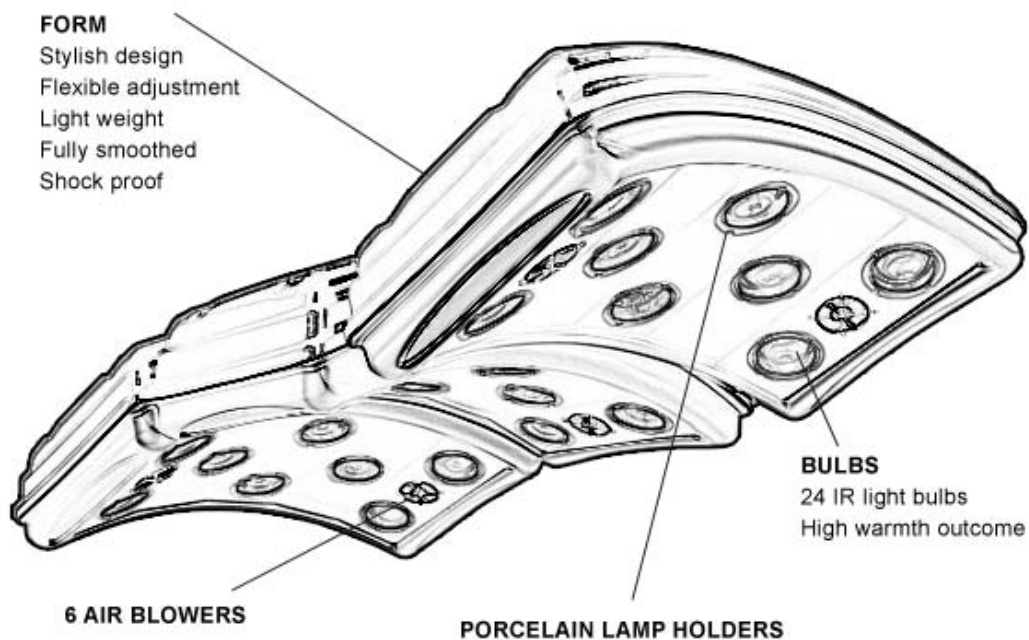

BUILT FOR WORLD'S BEST HORSES

Product sheet: Solarium MaXuSS 230

The solarium is shaped with only round edges so that your horse will not easily damage itself. The lamps are placed higher than the reflecting surface of the solarium so the chance of your horse touching the warm lamps is reduced to a minimum. By using a heat resistance plastic and placing the lamps in aluminum lamp holders we can achieve a very high output.

- Stylish Shaped
- Lightweight Design
- Flexible Shape Adjustment
- High Heat Output
- Heat Resistant plastic
- Spray water proof
- CE Marking